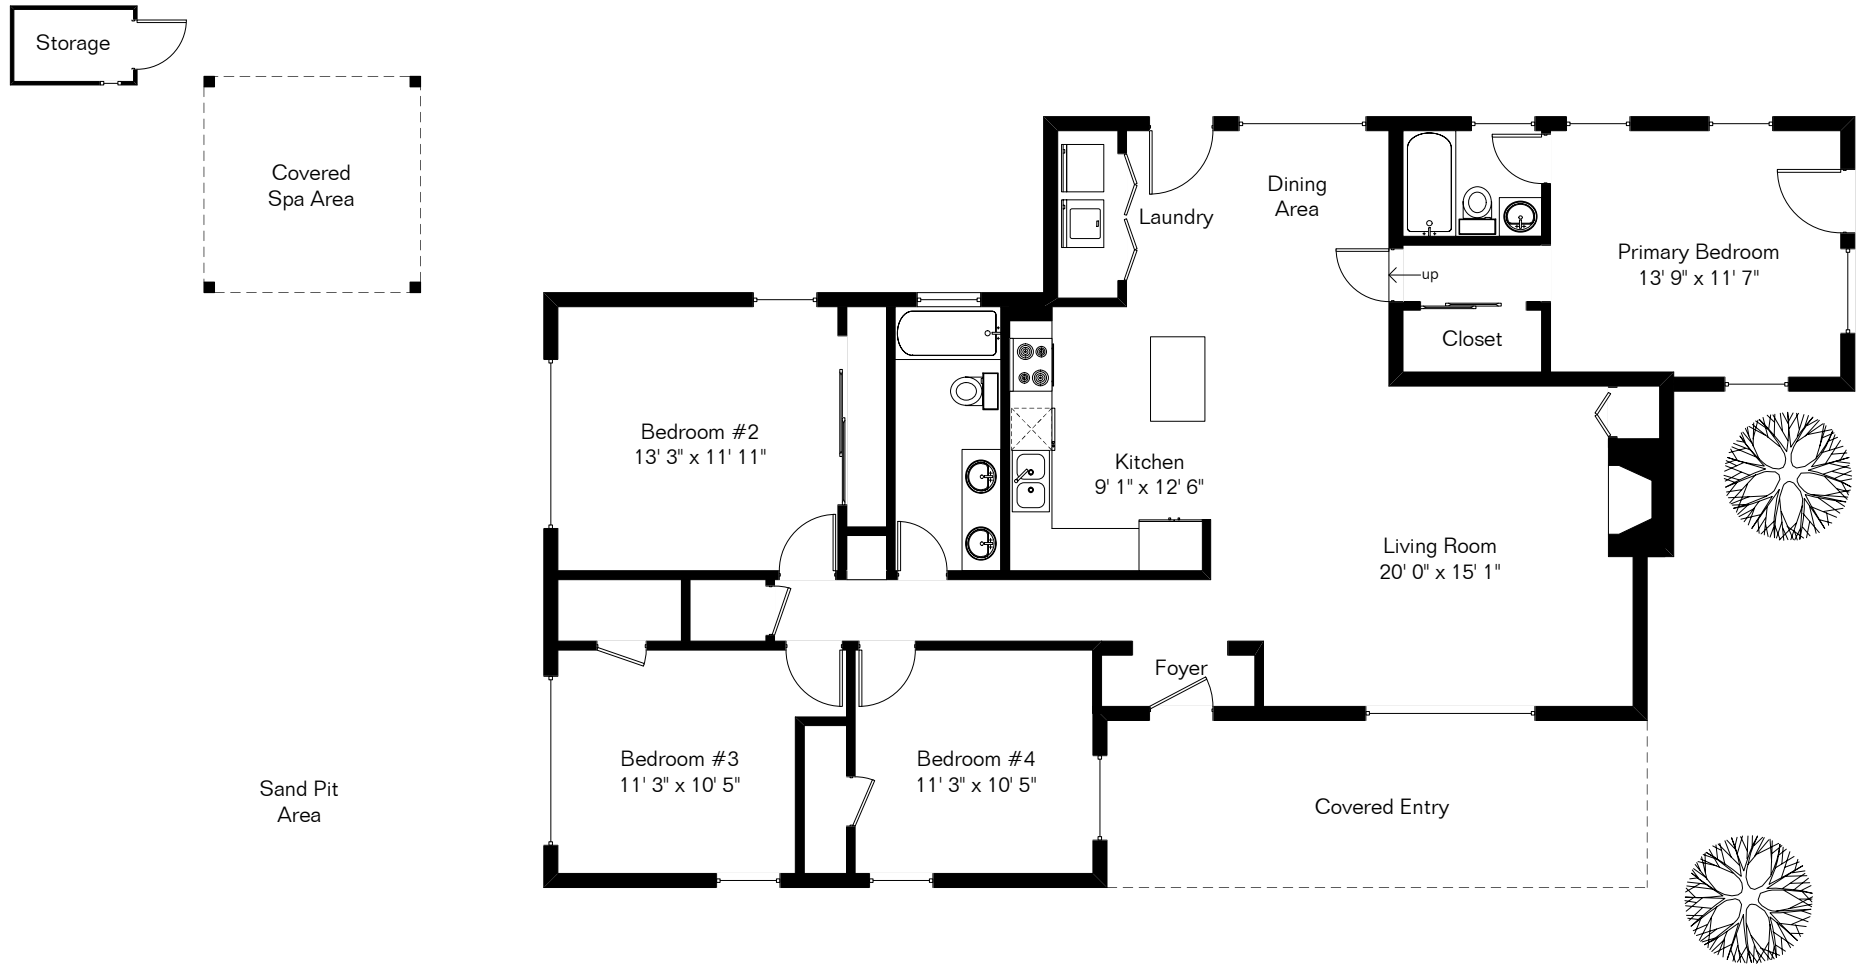

The square footages and room size information are deemed to be reliable but are not guaranteed and should be independently verified. This drawing is for marketing purposes only.

# 342 E Waverly St

Site Visit January 2023

Copyright 2023 Floor Plans First! LLC  
All Rights Reserved.

Living Area 1,645 Sq Ft

Floor Plans First! LLC  
See the Floor Plan First™

FloorPlansFirst.com™  
(520) 881-1500